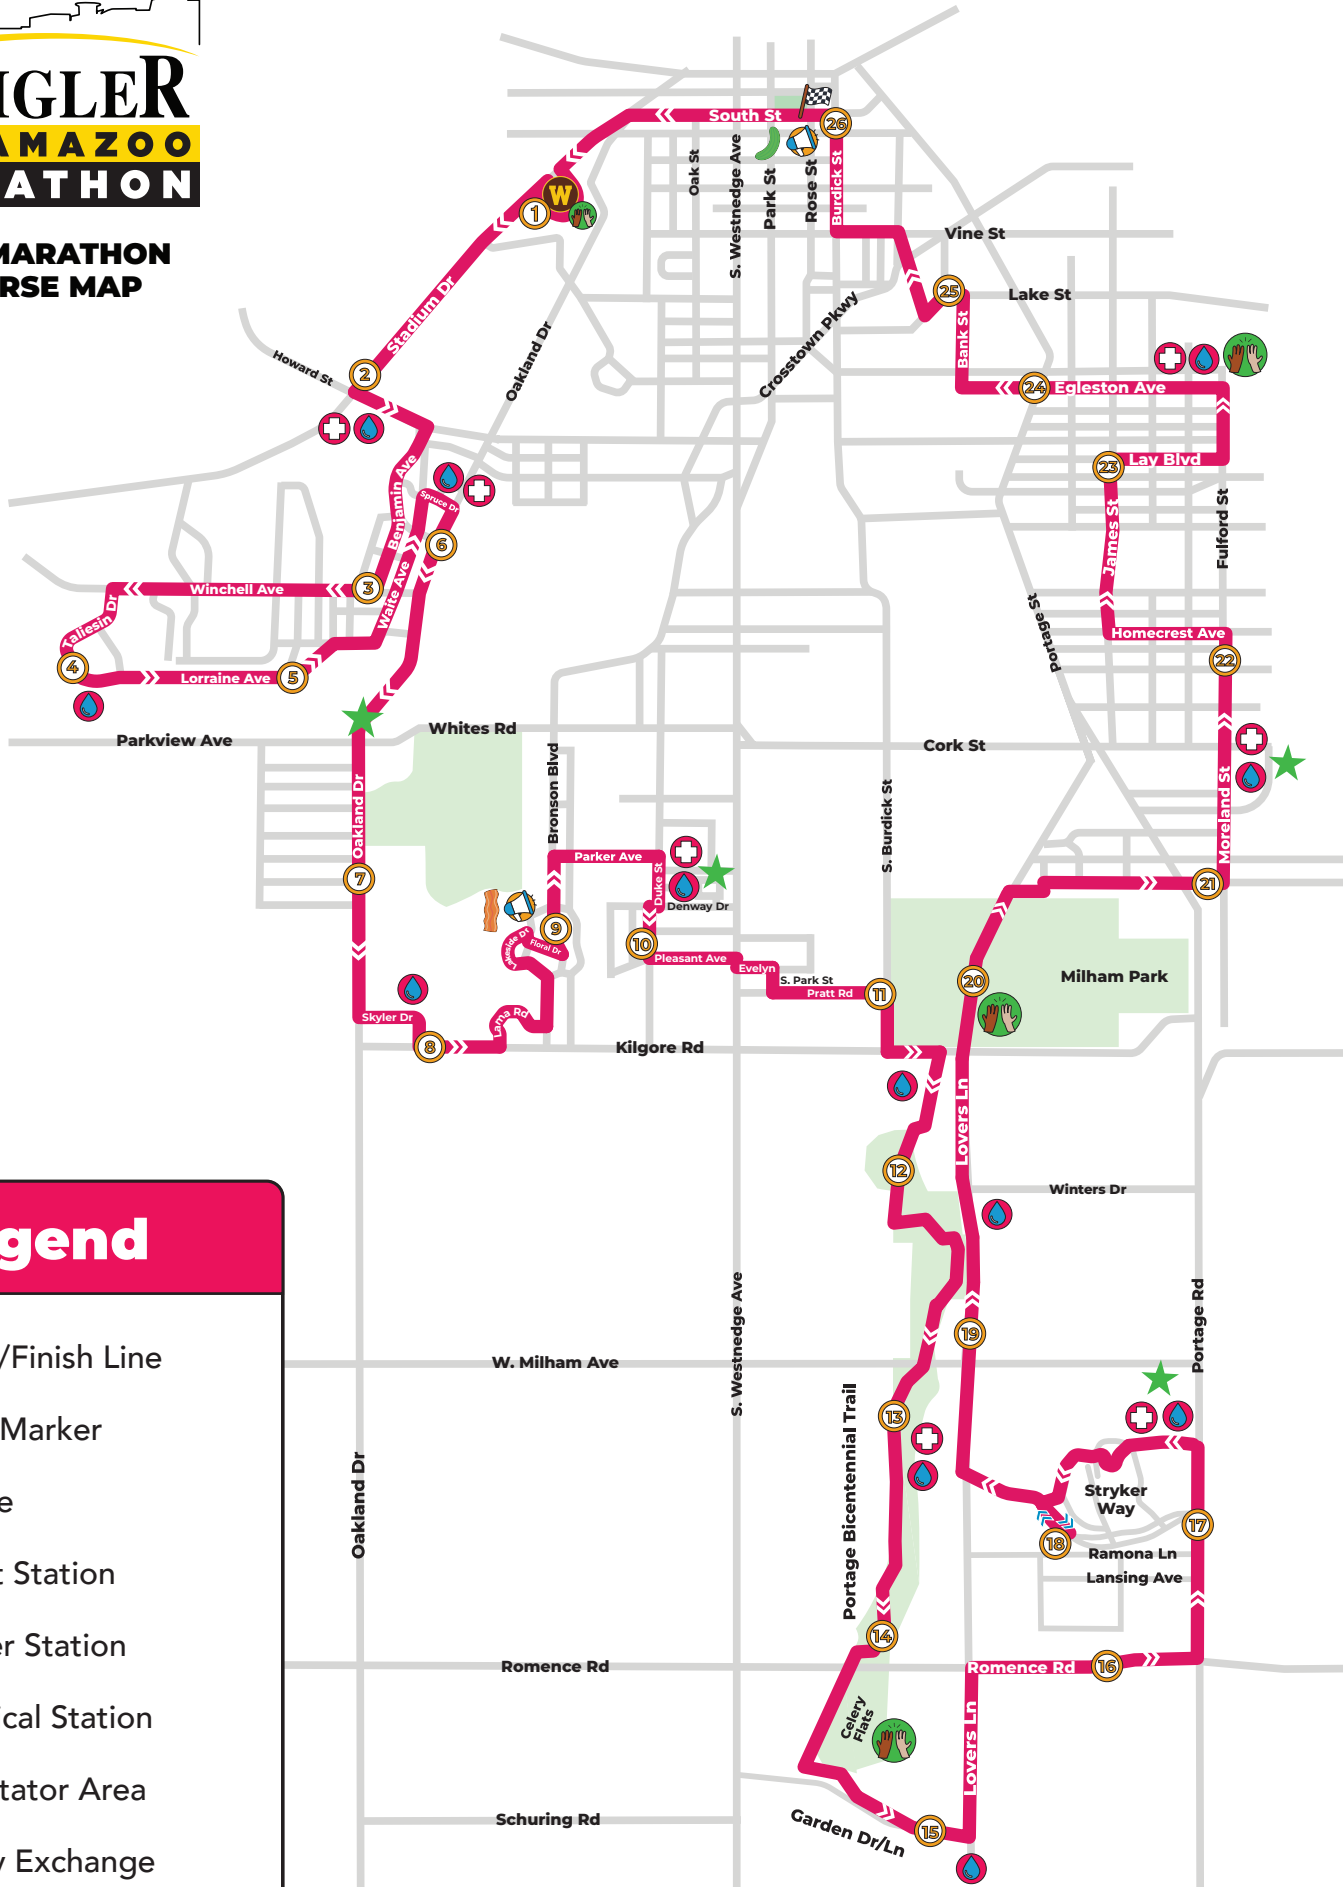

ZEIGLER KALAMAZOO MARATHON

2025 MARATHON COURSE MAP

Legend

-  Start/Finish Line
-  Mile Marker
-  Route
-  Spirit Station
-  Water Station
-  Medical Station
-  Spectator Area
-  Relay Exchange